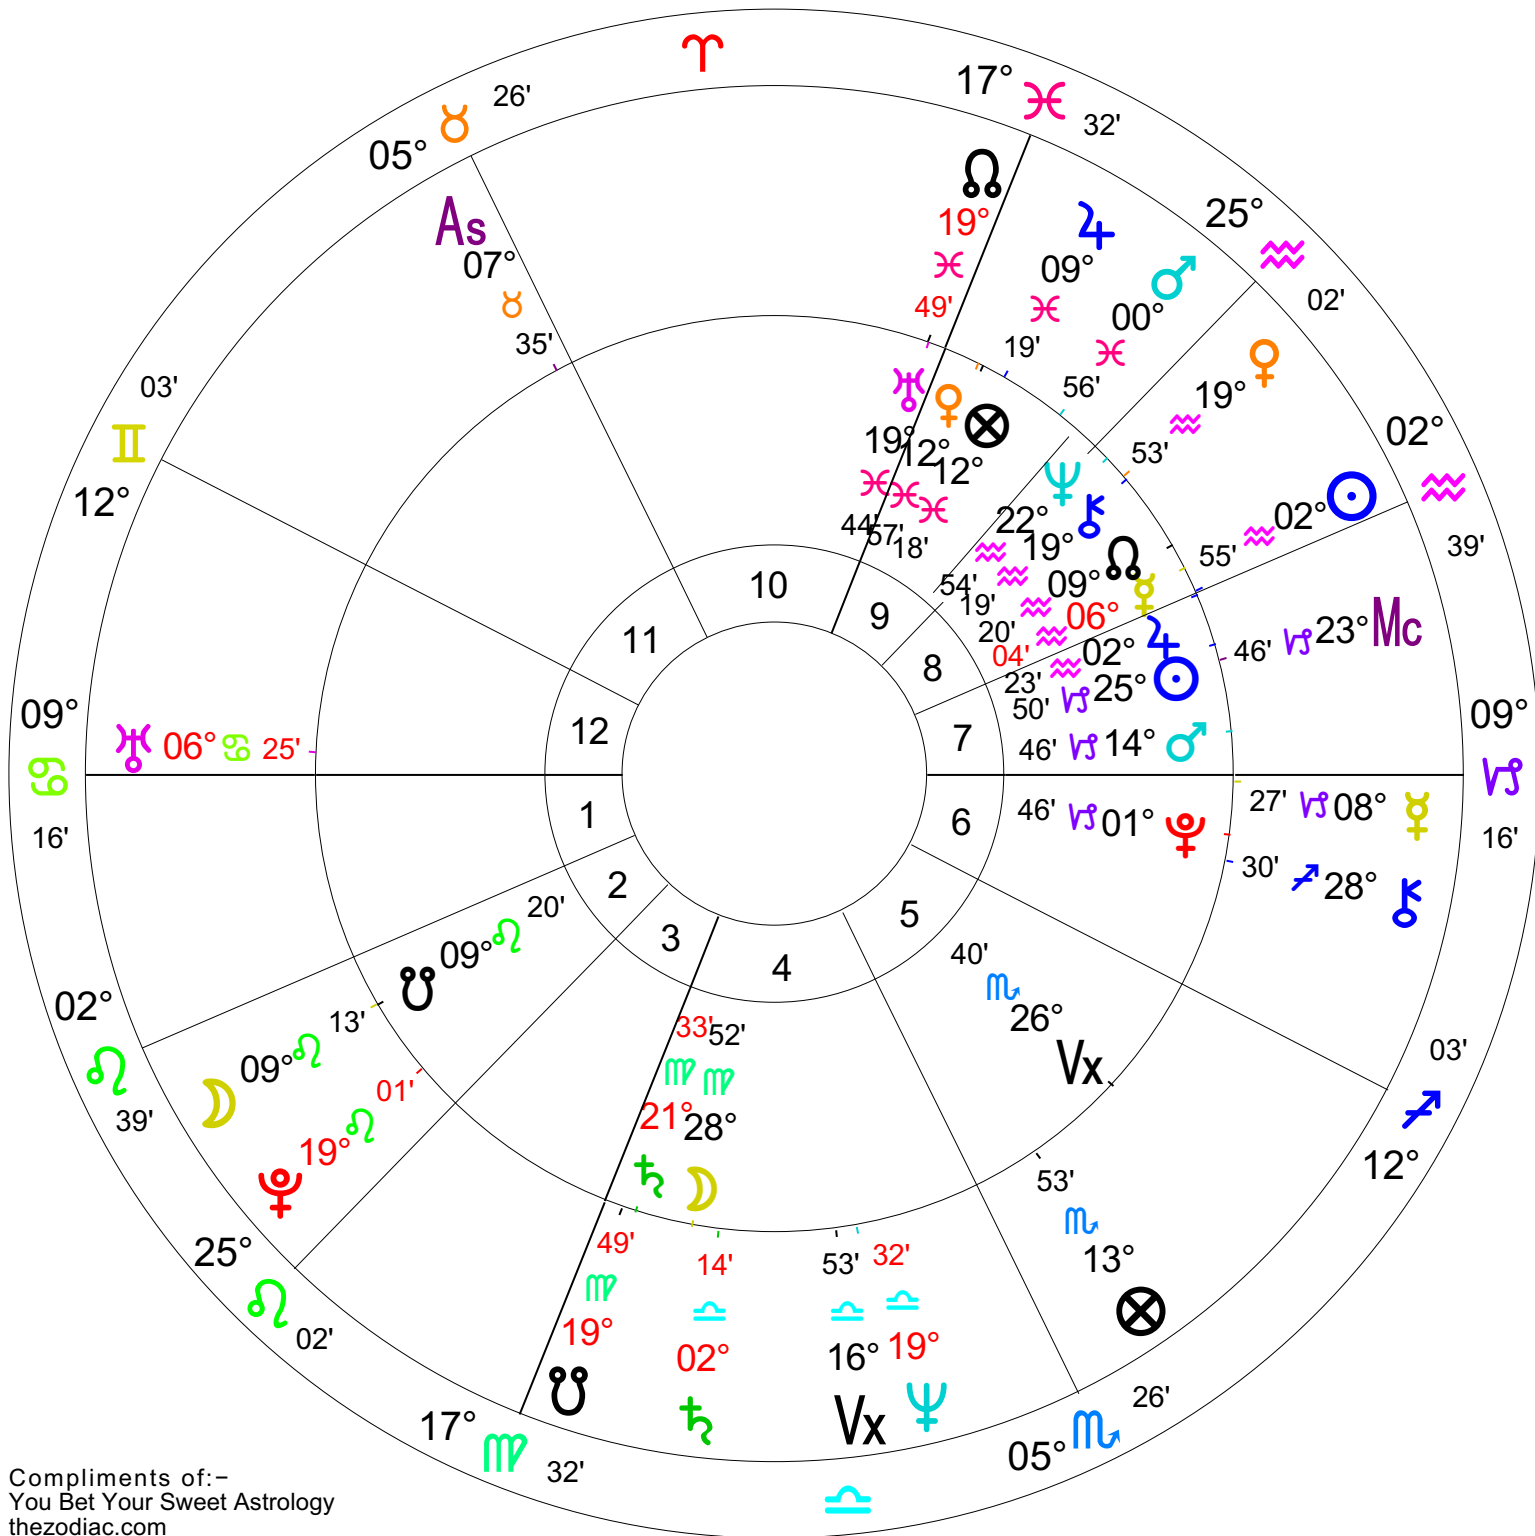

Inner Wheel  
**Miracle on the Hudson**  
 Natal Chart  
 Jan 15 2009, Thu  
 3:28:31 pm EST +5:00  
 New York, NY  
 40°N42'51" 074°W00'23"  
 Geocentric  
 Tropical  
 Koch  
 True Node

Outer Wheel  
**Chesley Sullenberger**  
 Natal Chart  
 Jan 23 1951, Tue  
 12:00 pm CST +6:00  
 sherman, tx  
 33°N38'08" 096°W36'31"  
 Geocentric  
 Tropical  
 Sun on 1st  
 True Node