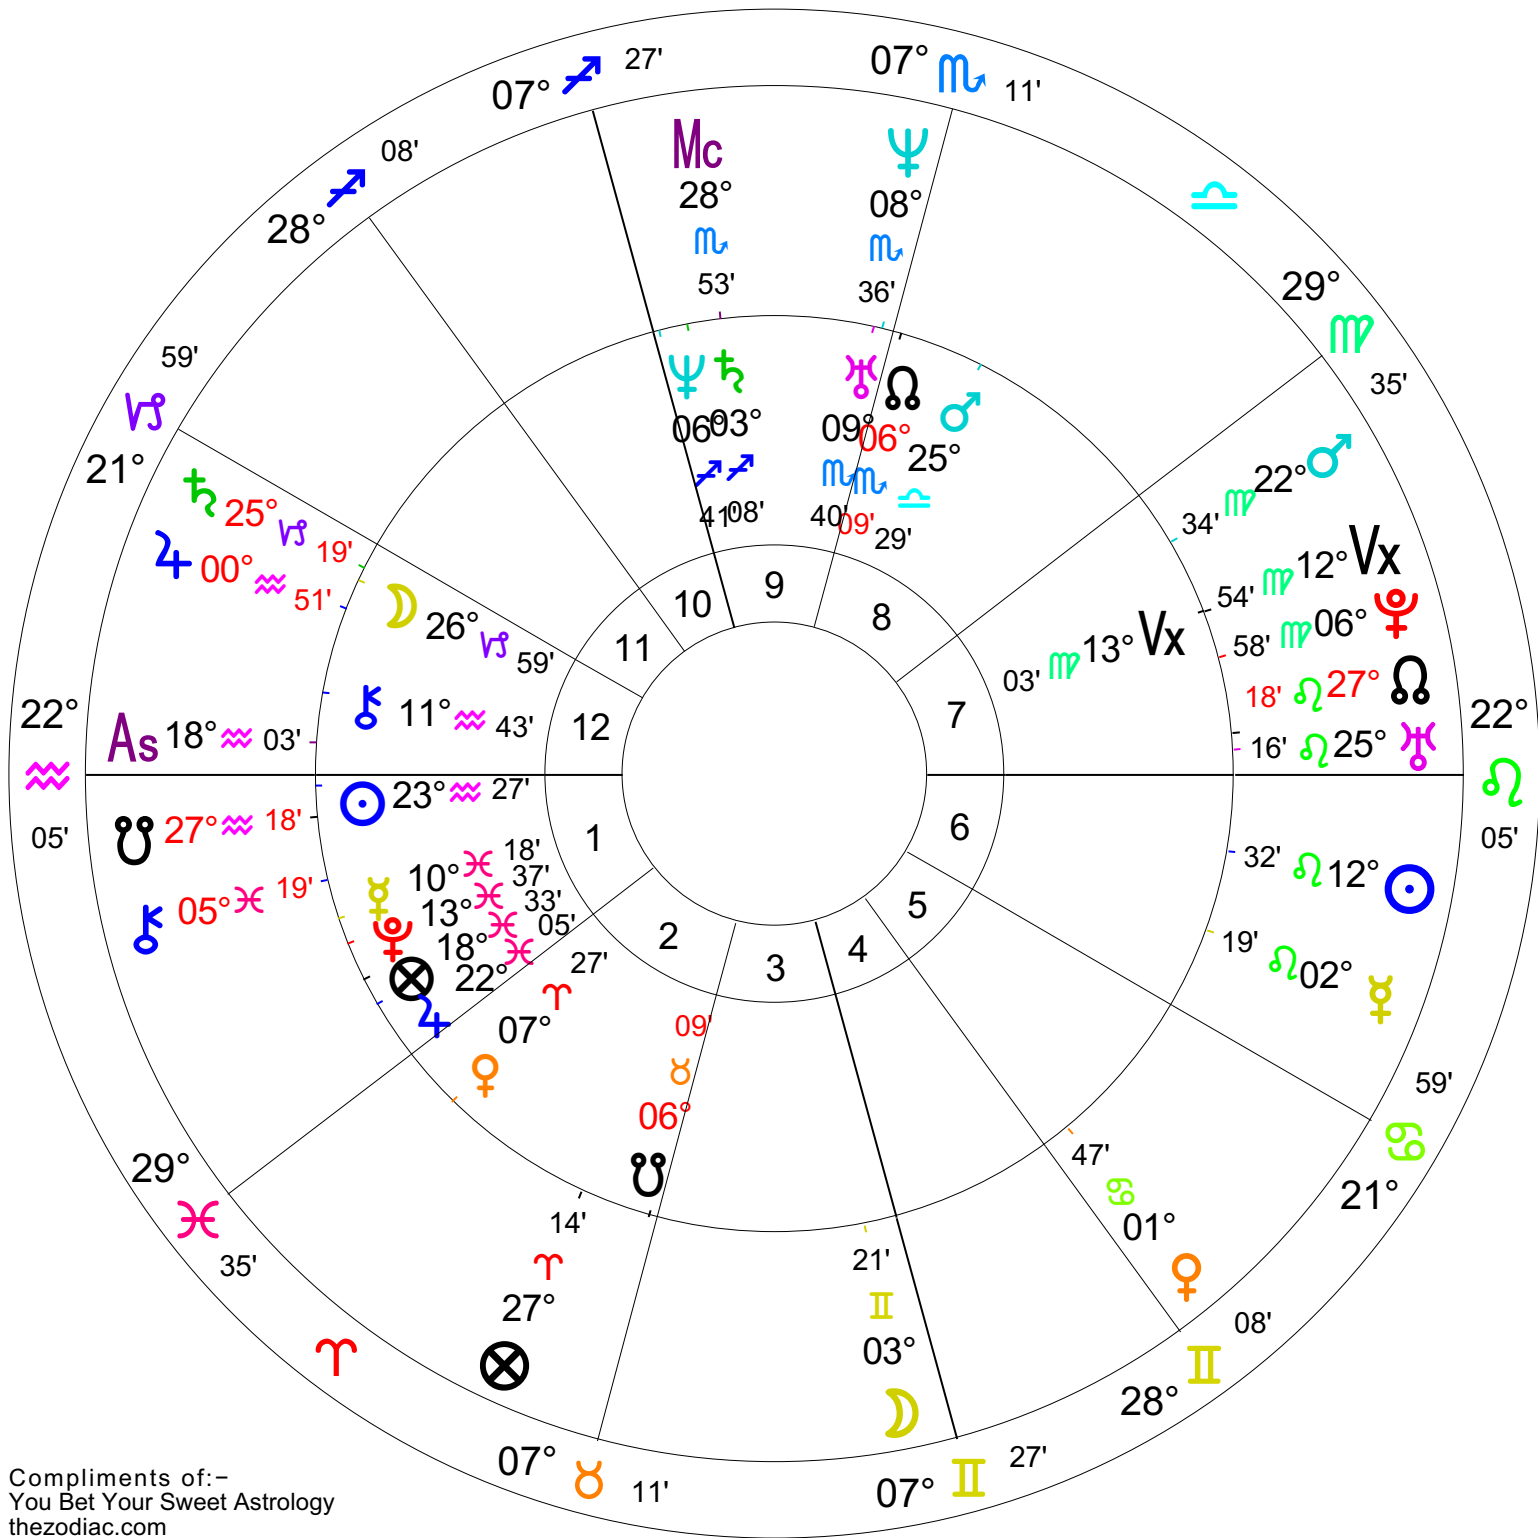

Inner Wheel
Abraham Lincoln
 Male Chart
 Feb 12 1809 NS, Sun
 6:54 am LMT +5:43
 Hodgenville, KY
 37°N34' 085°W44'
 Geocentric
 Tropical
 Koch
 True Node

Outer Wheel
Barack Obama
 Male Chart
 Aug 4 1961, Fri
 7:24 pm AHST +10:00
 Honolulu, HI
 21°N18'25" 157°W51'30"
 Geocentric
 Tropical
 Koch
 True Node